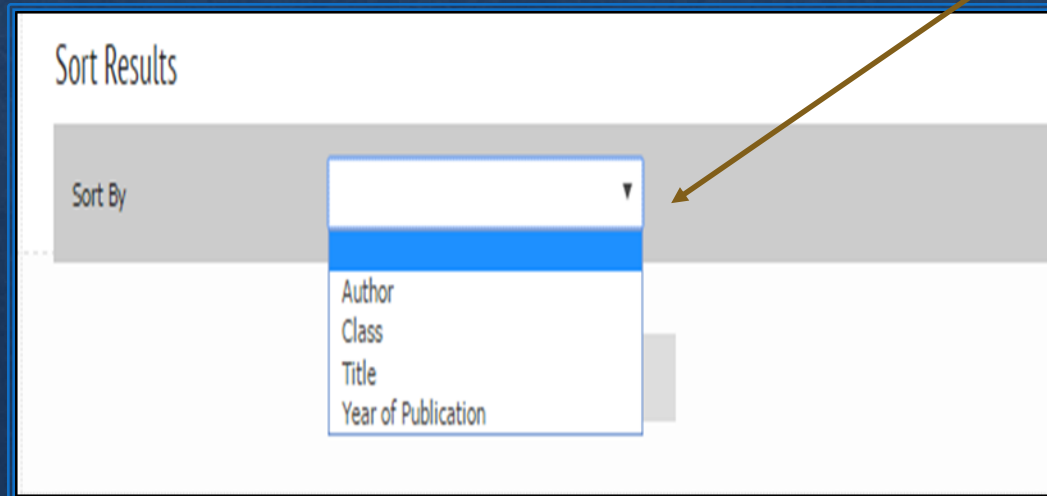

Clear

Select

The **Subject Heading** template. Enter the search term in the box and then tick the preferred term/s from the list. Click **Select**.

Before clicking on the **Search** button, you can decide how the search results are to be sorted and shown, that is whether by Author, Class, Title, or Year of Publication. This can be done through the drop down menu in the **Sort By** box.

For locating items on the shelf, click on the **title** of the item. Take note of the following:

- **Dewey code** number;
- **First three letters** of the author's surname;
- Item's **Status**, that is whether available in the library or not (should it be on loan, one can reserve it after logging into one's online **My Library Account**);
- **Shelf** mark, and
- **Library** location.