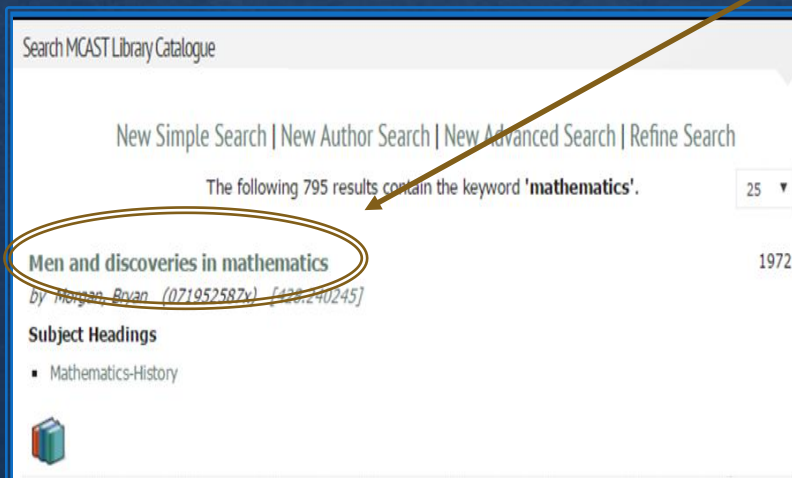

Clear

Select

The **Subject Heading** template. Enter the search term in the box and then tick the preferred term/s from the list. Click **Select**.

Before clicking on the **Search** button, you can decide how the search results are to be sorted and shown, that is whether by Author, Class, Title, or Year of Publication. This can be done through the drop down menu in the **Sort By** box.

For locating items on the shelf, click on the **title** of the item. Take note of the following:

- **Dewey code** number;
- **First three letters** of the author's surname;
- Item's **Status**, that is whether available in the library or not (should it be on loan, one can reserve it after logging into one's online **My Library Account**);
- **Shelf** mark, and
- **Library** location.