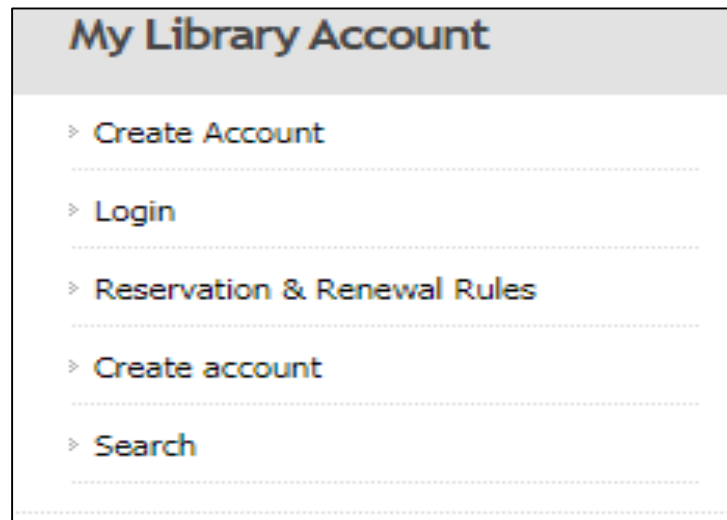

To search and locate full-text electronic journal articles from **Emerald** database, you have to login into your online **My Library Account** found at <https://www.mcast.edu.mt/mcast-library/>.

If you haven't as yet activated this account, then first you need to click on **Create Account** to do so, and follow the instructions.