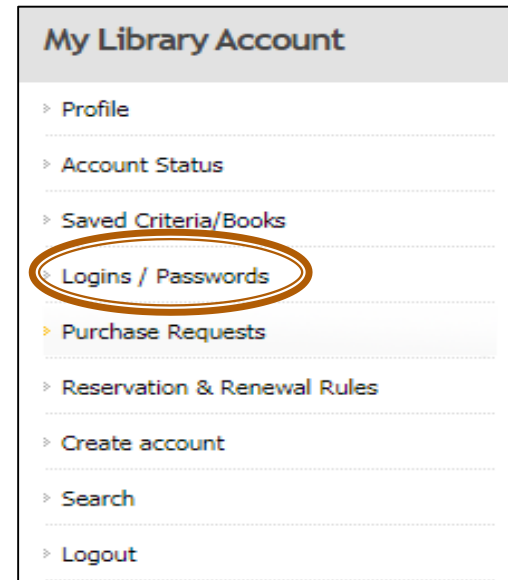

1. Once logged in into your online **My Library Account**, click on **Logins/Passwords**.
2. Then click on the link provided in the Emerald section.

Emerald	Access to the Emerald package of 310 eJournals on management, engineering, computing and technology; and other specialist subjects, subscribed to by MCAST : Click on the following URL https://emerald.com/insight You will be taken to the Emerald Insight Search page.	Username Not Required	Password Not Required